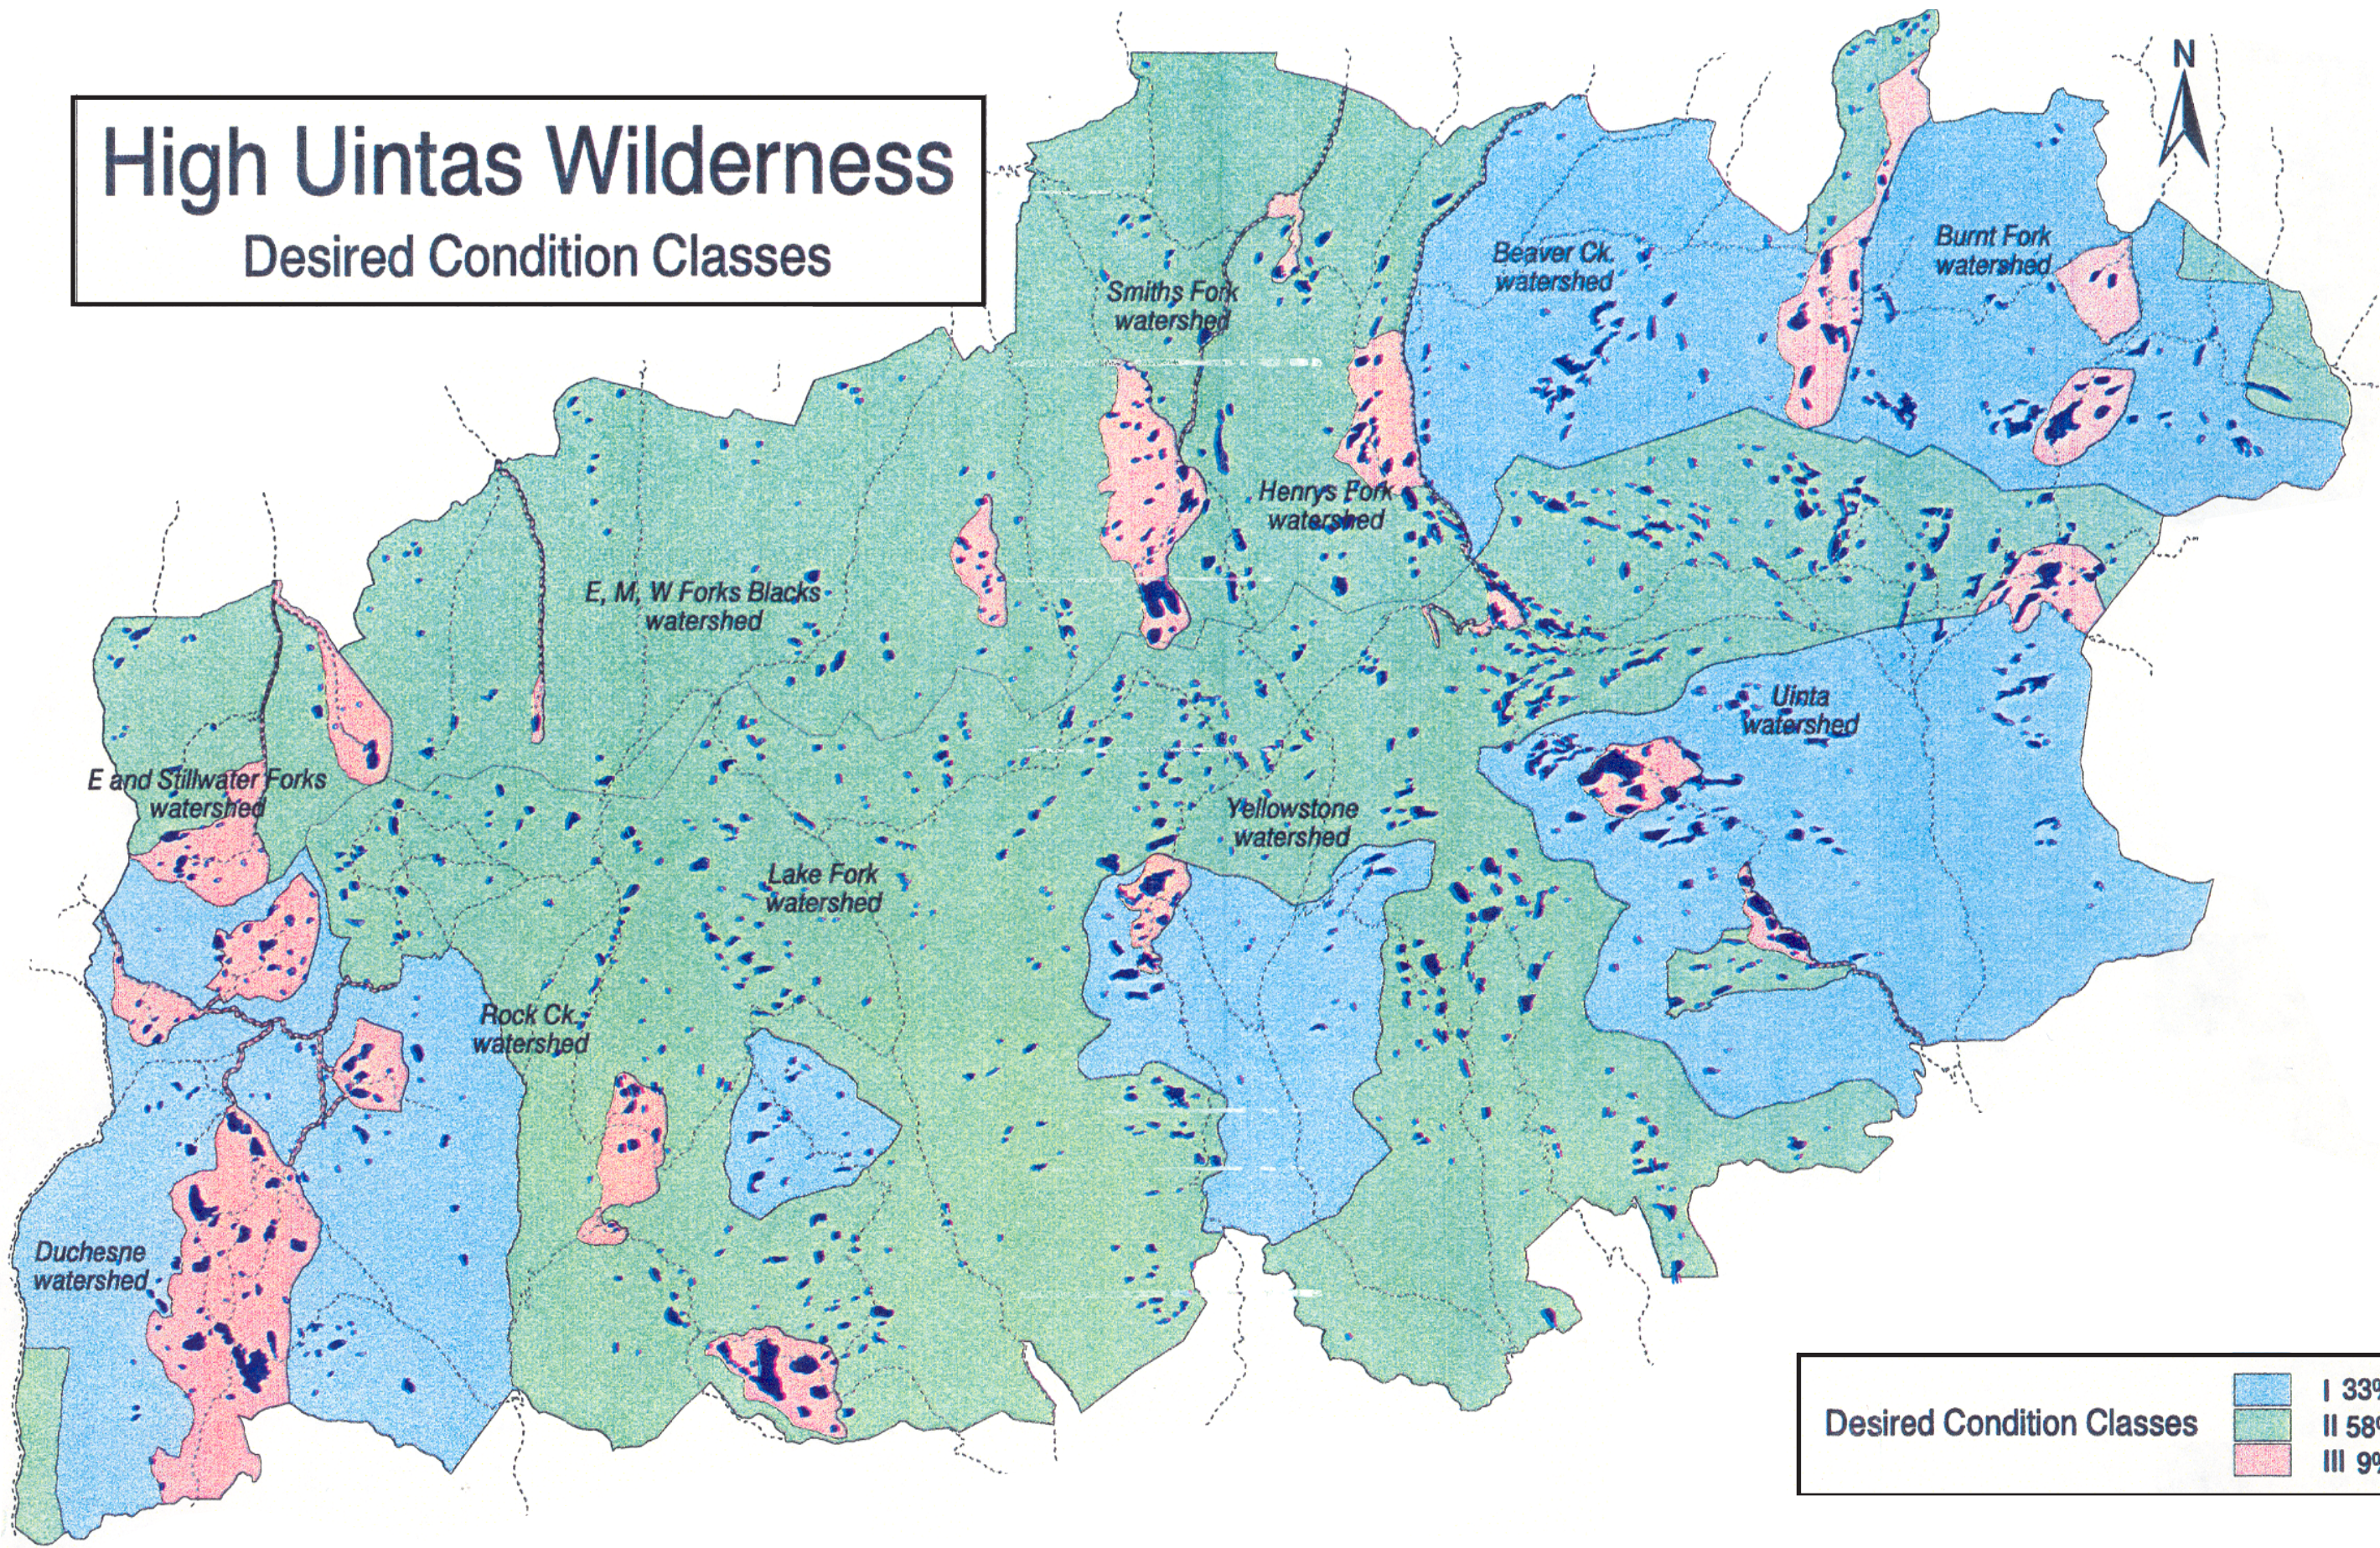

High Uintas Wilderness

Desired Condition Classes

Desired Condition Classes	
Blue	I 33%
Green	II 58%
Pink	III 9%